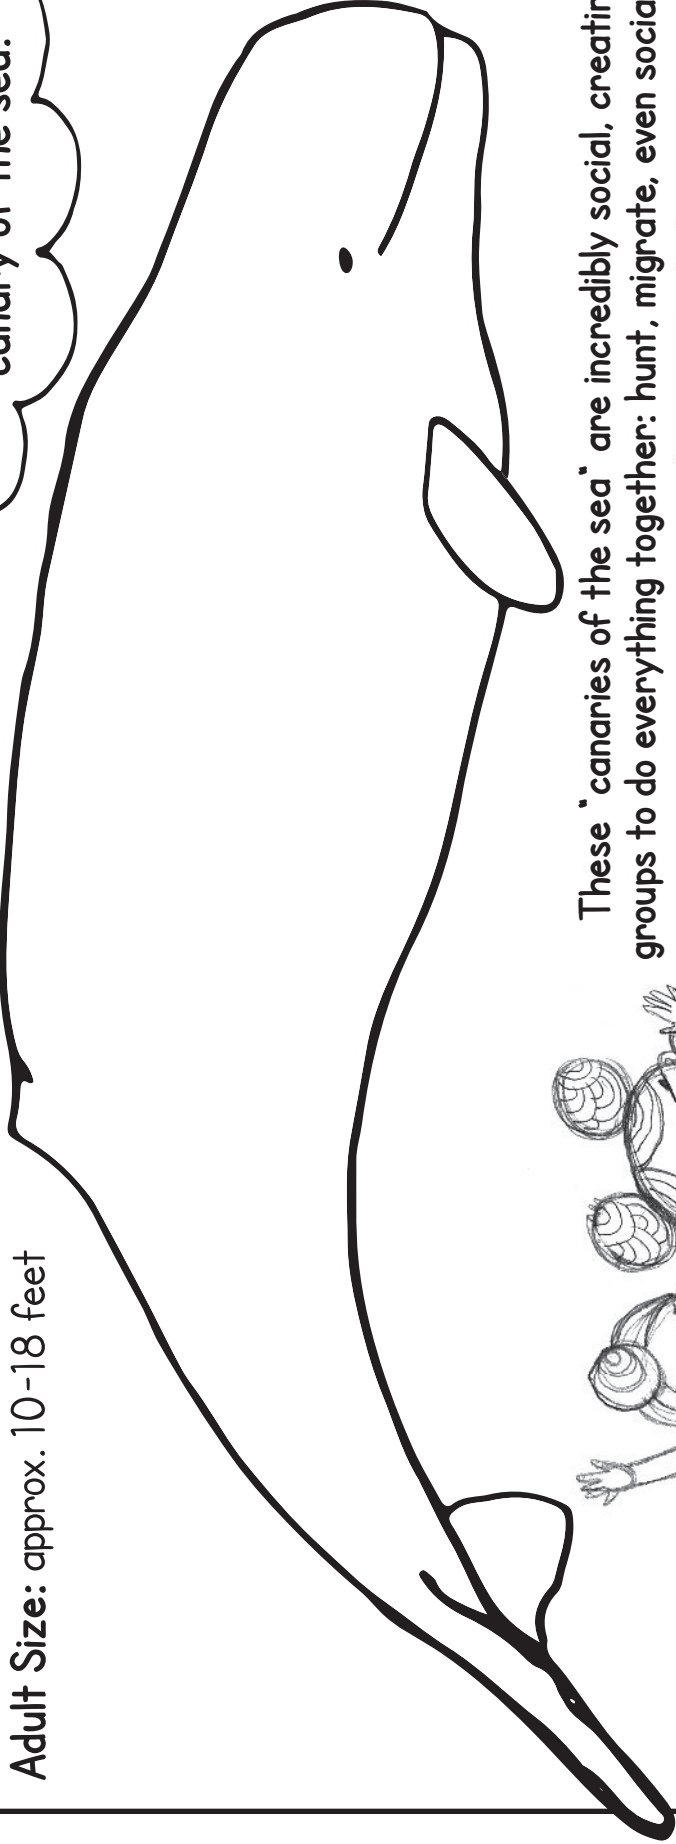

OUR GENDER WHEEL WORLD...

BELUGA WHALE

Home: Arctic & Sub-Arctic Ocean

Adult Size: approx. 10-18 feet

Beluga whales are one of the smallest whales. Despite their small size they have one of the widest vocal ranges, making them known as the "canary of the sea."

These "canaries of the sea" are incredibly social, creating groups to do everything together: hunt, migrate, even socialize.

DID YOU KNOW...

Numerous whales of many species across the globe have been found to be intersex, which means they have elements of both male and female reproductive organs. Over the last 40 years, a number of intersex whales have been documented in a small population of Beluga whales in Quebec, Canada. It is often only known the whales are intersex after their death. The presence of intersex members in this small community can help us gain greater perspective on intersex prevalence and value within a species.